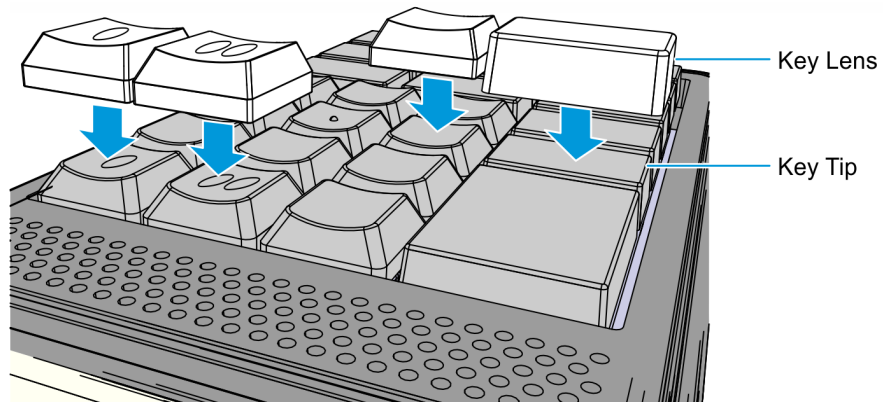

Copyright © 2018
By NCR Corporation
Atlanta, GA U.S.A.
All Rights Reserved

Revision Record

Issue	Date	Remarks
A	Mar 2018	First Issue

Key Lenses

This kit contains Key Lenses to protect labels on the key tips of the X-Series Integrated Keypad (7702-F149/K149).

Kit Contents

CCP-72996

Procedure

Key Lens

Installing a Key Lens

Position the Key Lens over the Key Tip and then gently press the lens until it snaps and locks into place.

CCP-73901

Removing the Key Lens