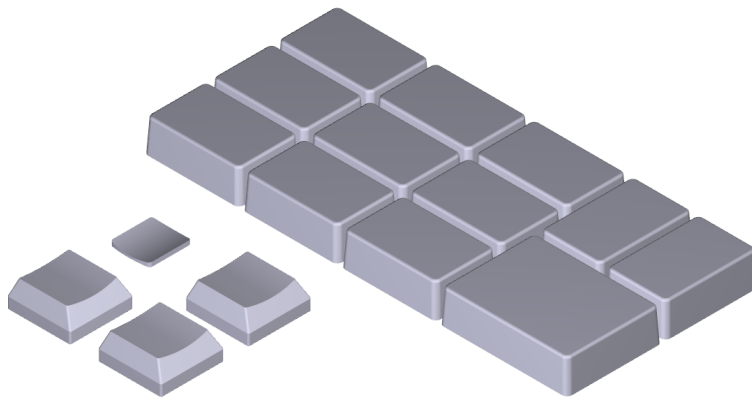

Kit Instructions

Key Lenses

7702-K900
Issue A