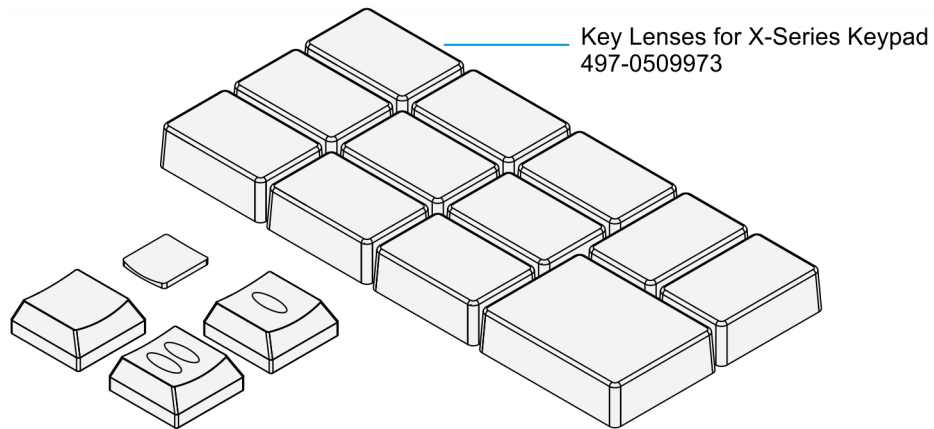

Key Lenses

This kit contains Key Lenses to protect labels on the key tips of the X-Series Integrated Keypad (7702-F149/K149).

Kit Contents

CCP-72996