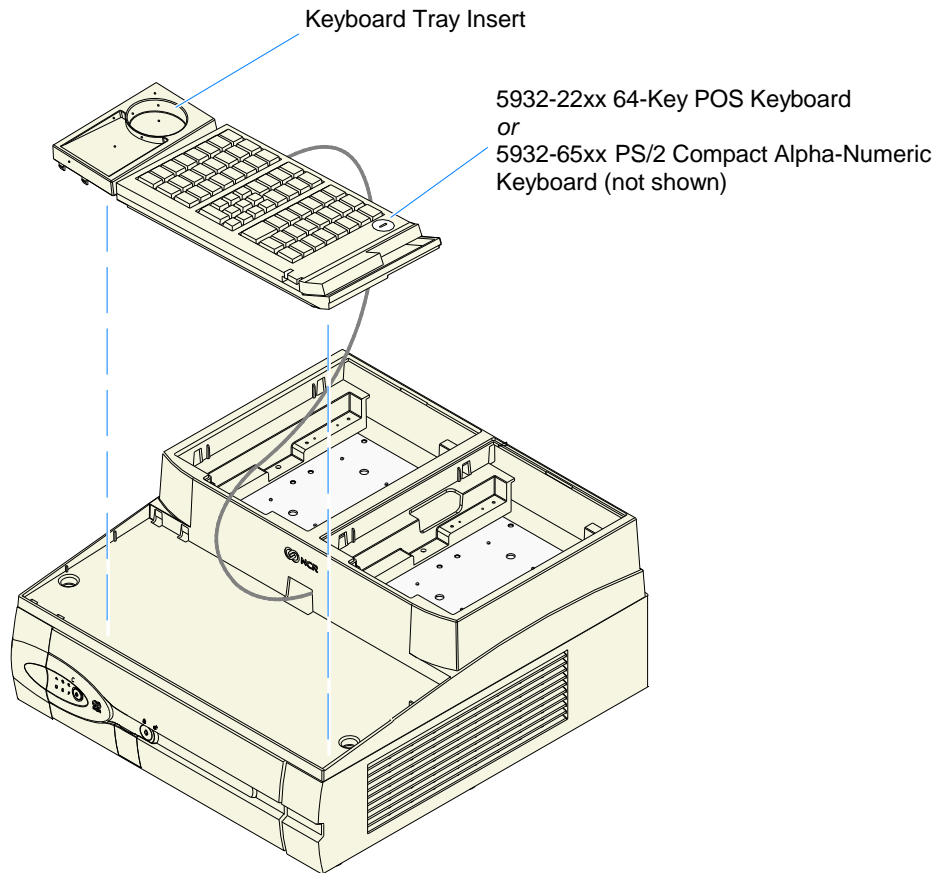

7459-K325

**NCR RealPOS 80<sub>XRT</sub> (7459)**

**Keyboard Tray Insert**

Kit Instructions

Issue B

---

# Revision Record

Issue	Date	Remarks
A	July 2007	First issue
B	May 2012	Added 7606 support

This Kit contains a snap-in filler for configuring the NCR 64-Key POS Keyboard or NCR PS/2 Compact Alpha-Numeric Keyboard on the 7459-K300/K301 or 7606 Peripheral Integration Tray.