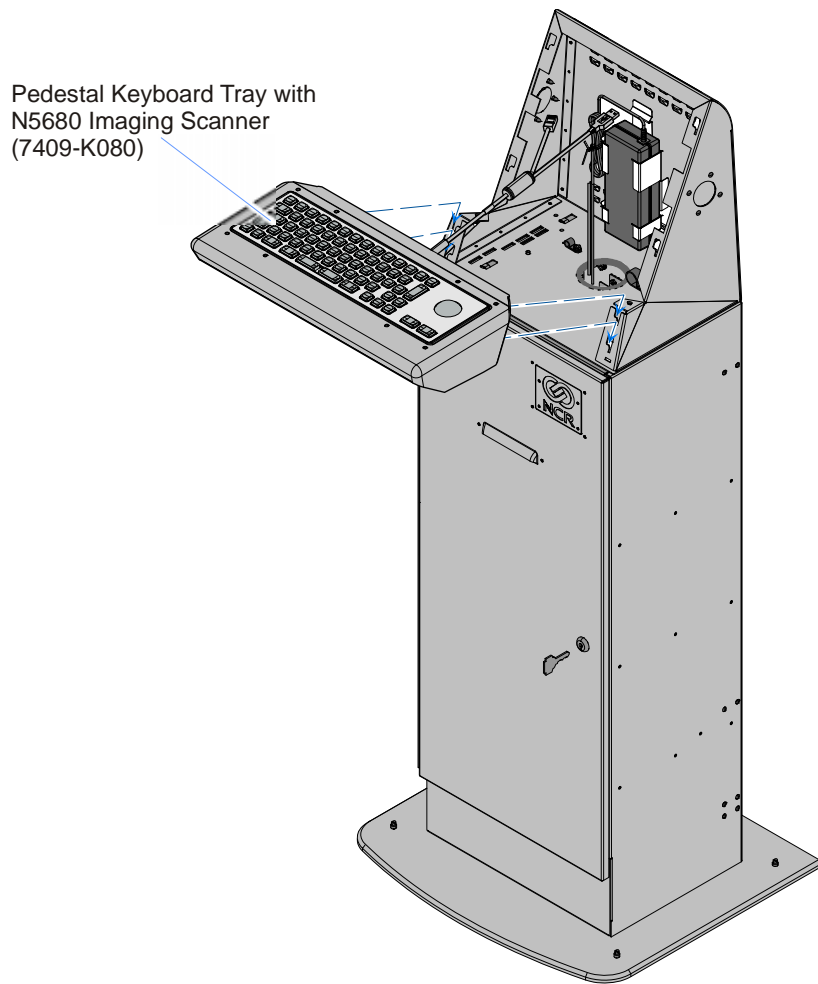

31460

This kit provides a filler plate that contains an N5680 Imaging Scanner for the kiosk pedestals listed below.

For installation instructions see:

- *Kiosk Full-Page Printer Pedestal Kit Instructions (7409-K065)*
- *or*
- *Kiosk Receipt Printer Pedestal Kit Instructions (7409-K066)*