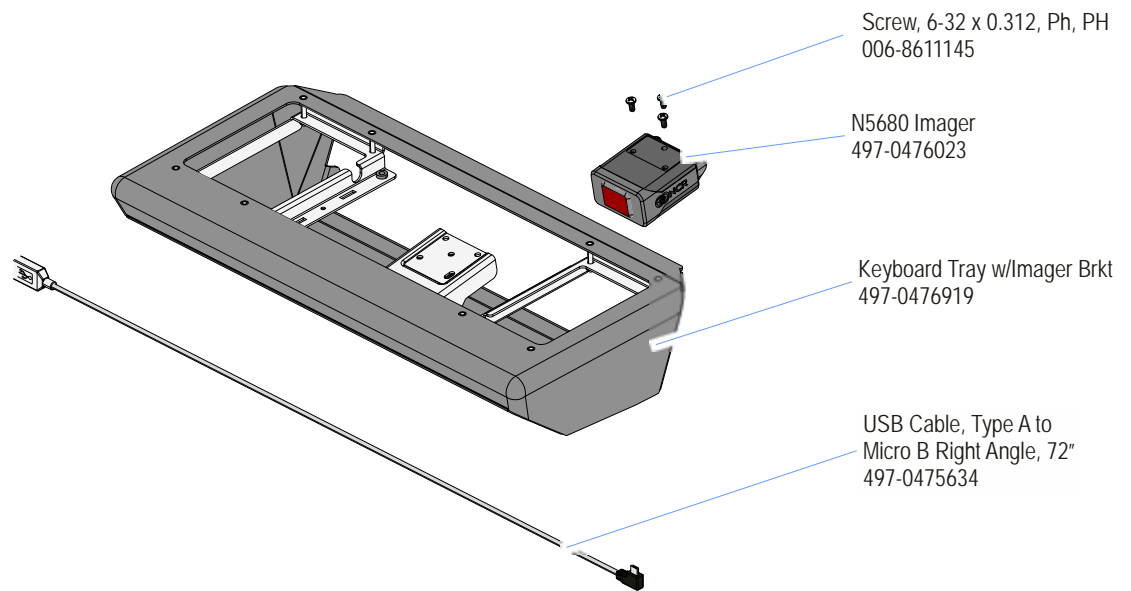

Introduction

This kit provides housing components for the Rugged Keyboard (2336-K212) that is installed on the Kiosk Full-Page and Receipt Printer Pedestals. The Keyboard Bottom has an opening to accommodate a scanner. The keyboard is ordered separately.

Components