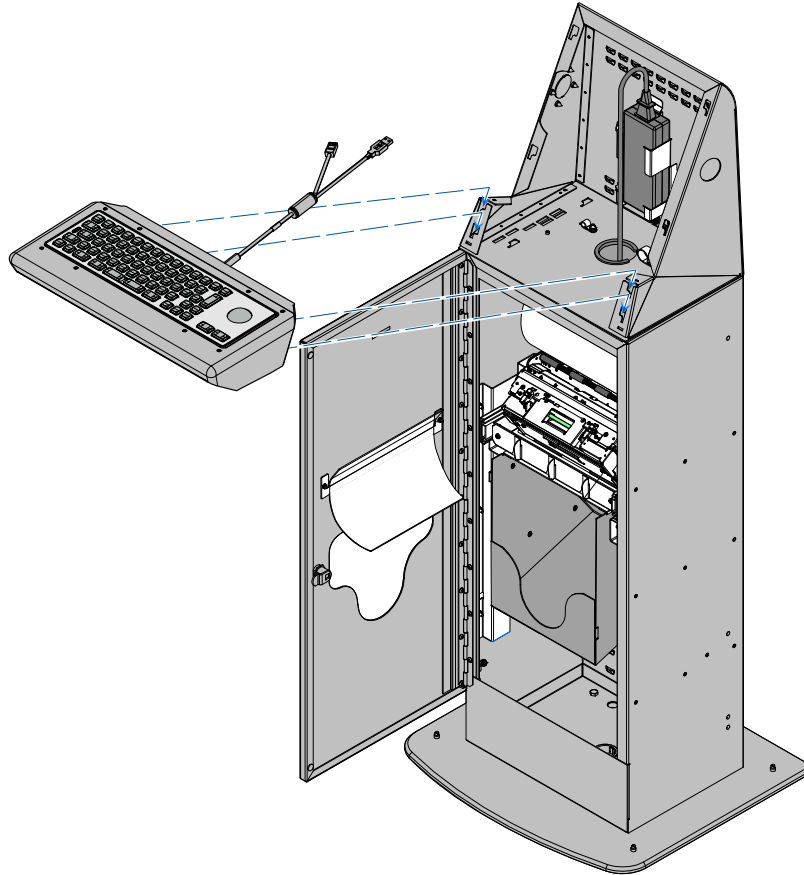

# **Pedestal Keyboard Tray with MS4980 Image Scanner**

Kit Instructions

Issue A

---

## Introduction

This kit provides housing components for the Rugged Keyboard (2336-K212) and an MS4980 Image Scanner. The assembly is installed on the Kiosk Full-Page or Receipt Printer Pedestals. The keyboard is ordered separately.