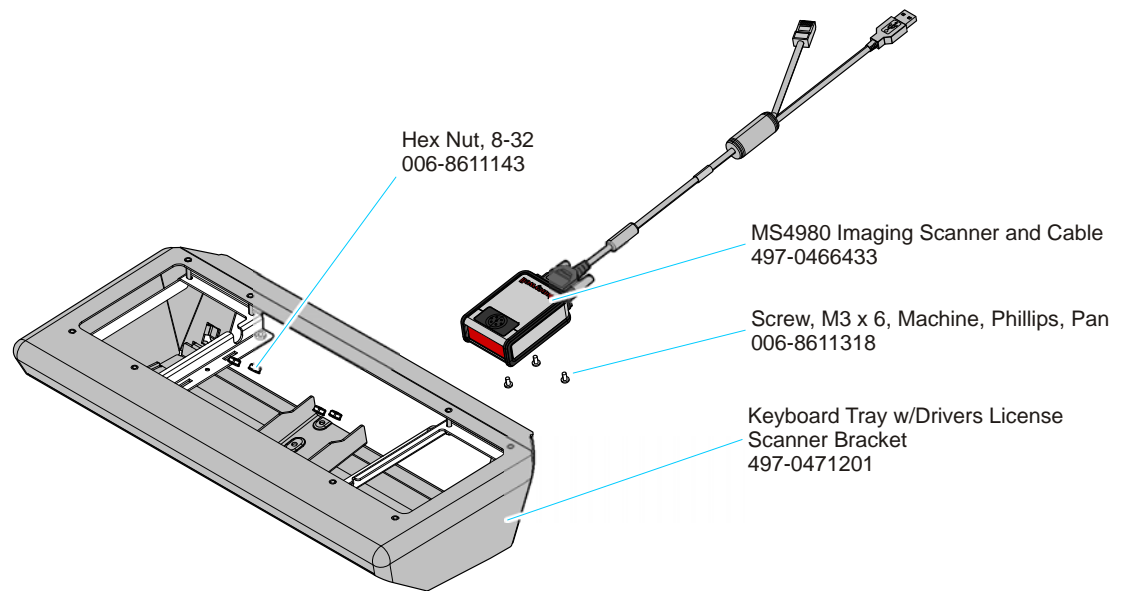

Components

29456

Installation Instructions

For installation instructions see:

- Kiosk Full-Page Printer Pedestal Kit Instructions (7409-K065)
  or
- Receipt Printer Pedestal Kit Instructions (7409-K066)