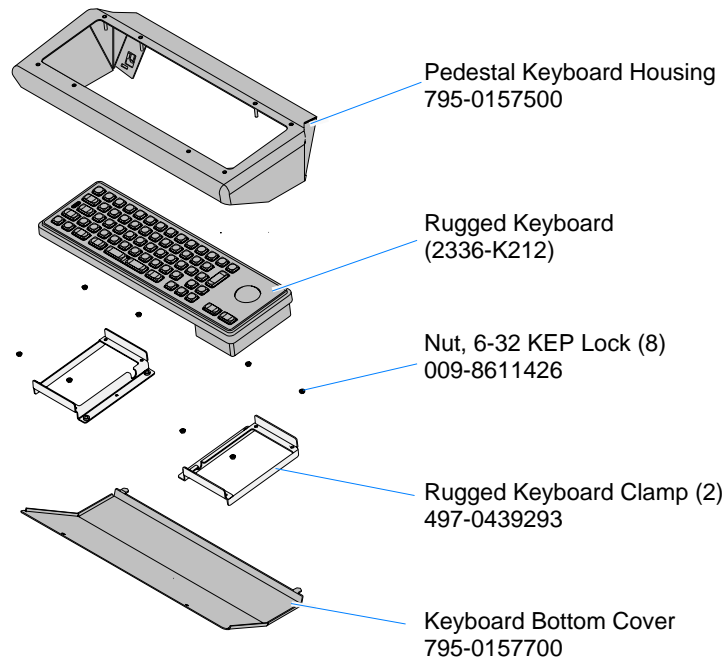

7409-K063

Pedestal Keyboard Tray

Kit Instructions

Issue A

Revision Record

Issue	Date	Remarks
A	Oct 2009	First issue

This kit provides housing components for the Rugged Keyboard (2336-K212) that is installed on the Kiosk Full-Page and Receipt Printer Pedestals. The keyboard is ordered separately.

27975a

Components

27972

Installation Instructions

For installation instructions see:

- Kiosk Full-Page Printer Pedestal Kit Instructions (7409-K065)
or
- Receipt Printer Pedestal Kit Instructions (7409-K066)