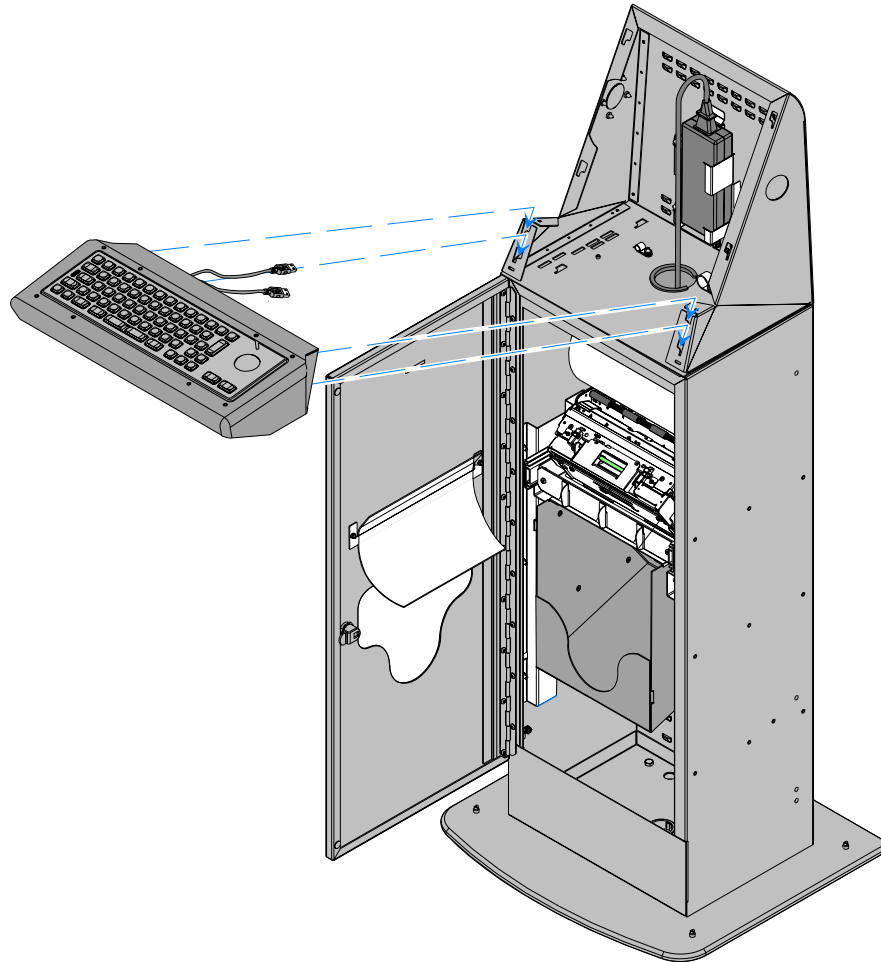

7409-K063

Pedestal Keyboard Tray

Kit Instructions

Issue A

Revision Record

Issue	Date	Remarks
A	Oct 2009	First issue

This kit provides housing components for the Rugged Keyboard (2336-K212) that is installed on the Kiosk Full-Page and Receipt Printer Pedestals. The keyboard is ordered separately.

27975a

Components

27972

Installation Instructions

For installation instructions see:

- Kiosk Full-Page Printer Pedestal Kit Instructions (7409-K065)
or
- Receipt Printer Pedestal Kit Instructions (7409-K066)