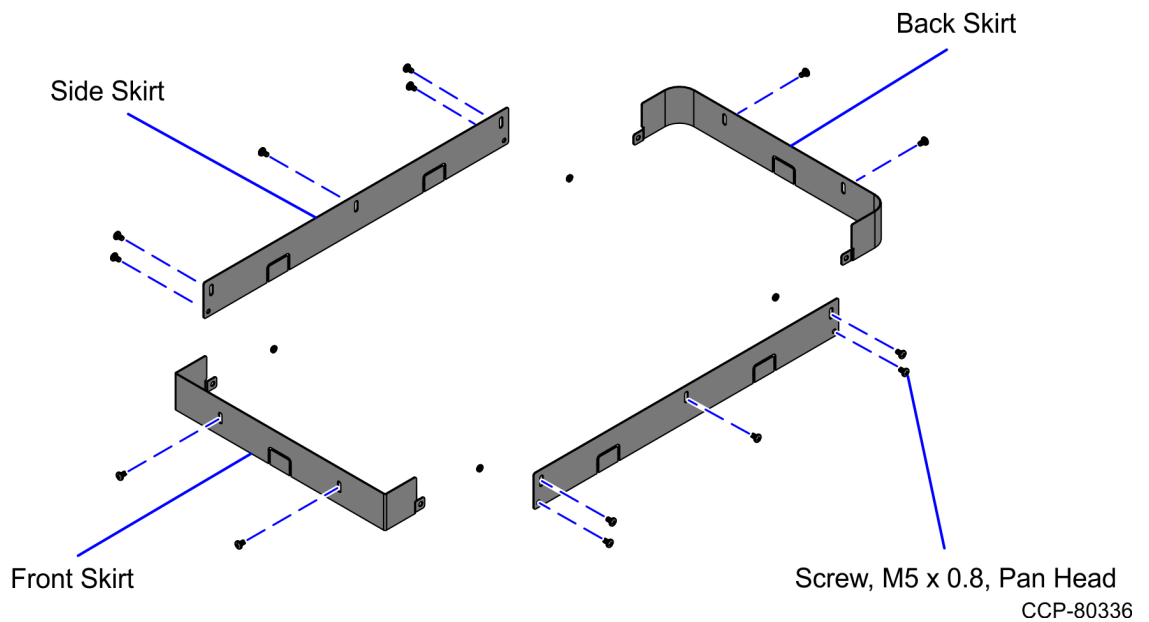

Copyright © 2021
By NCR Corporation
864 Spring St. NW
Atlanta, GA 30308
United States
All Rights Reserved

Revision Record

Issue	Date	Remarks
A	Aug 2021	First Issue

No-Bag Skirt (Narrow Core)

This publication provides procedures for installing a No-Bag Skirt (Narrow Core) to the NCR FastLane SelfServ™ Checkout 7360.

Kit Contents

Part Number	Description
497-0531047	No-Bag Skirt Narrow Core Kit
497-0512933	Front Skirt R6 Narrow Core
497-0504566	Side Skirt (2 pcs)
497-0512934	Rear Skirt R6 Narrow Core
006-8623181	Screw - M5 X 0.8, 8mm, Machine, Pan Head, Black Oxide (14 pcs)
* 497-0423108	Kit Instructions (Reference Sheet)