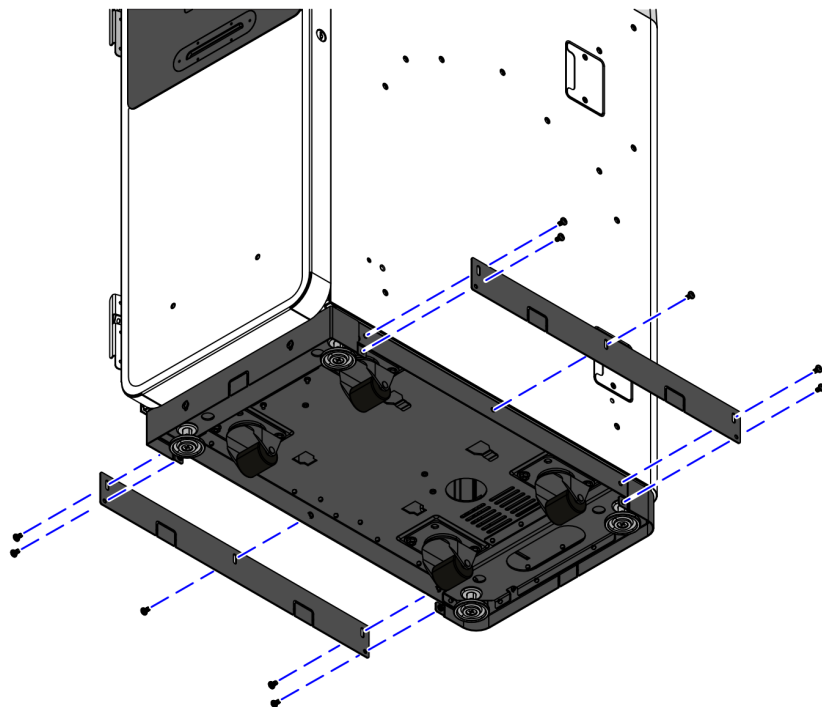

* Items marked with an asterisk are not called out on the image.

Installation Procedure

To install the No-Bag Skirt, follow these steps:

1. Attach the Front and Back Skirts to the unit using two (2) screws for each skirt, as shown in the image below.

CCP-80337

2. Attach the Side Skirts using five (5) screws for each side, as shown in the image below.

CCP-80338