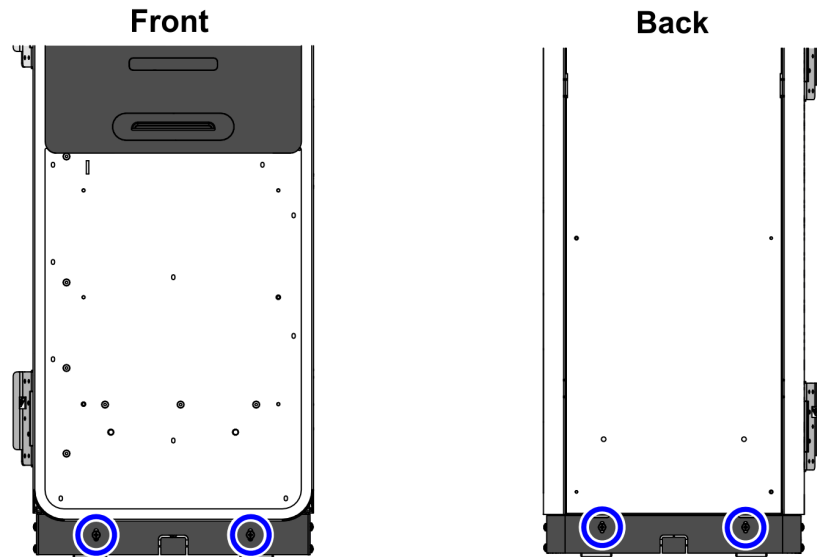

Installation Procedure

To install the No-Bag Skirt, follow these steps:

1. Attach the Front and Back Skirts to the unit using two (2) screws for each skirt, as shown in the image below.