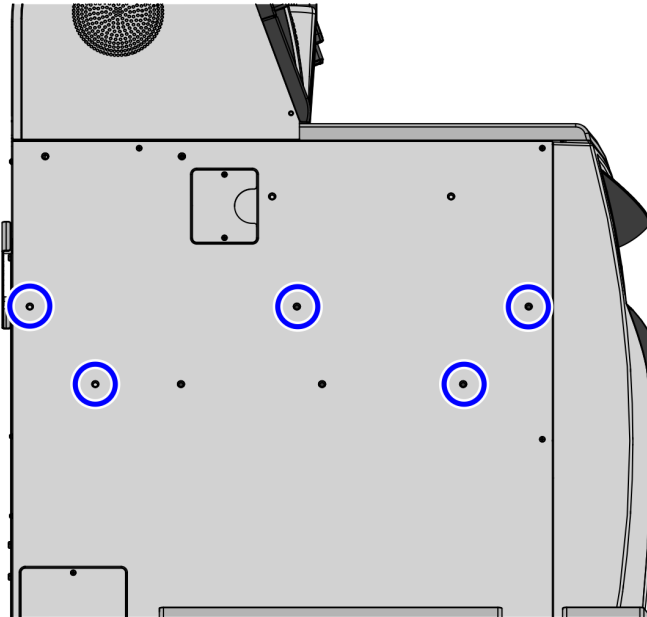

## Kit Contents

Input Shelf

CCP-78399

Part Number	Description
497-0459948	Kit - Basket Shelf
006-8627568	Screw, 1/4-20x1/2, Truss Head, Black Oxide (5 pcs)
497-0525884	Input Shelf

# Installation Procedures

To install the Basket Shelf, follow these steps:

1. Insert five (5) screws into the side of the Core as an alignment guide. Leave at least 1/4 inch of the screw threads visible.