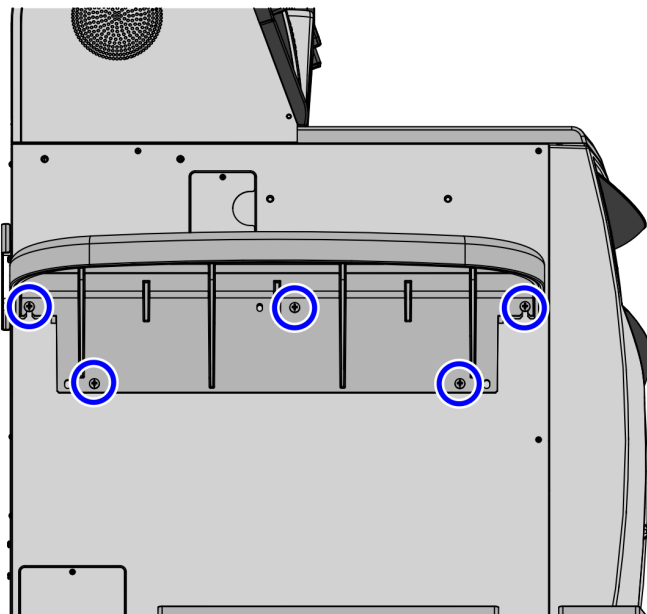

CCP-79700

2. Align the Basket Shelf over the alignment screws and then slide the Shelf down onto the screws.