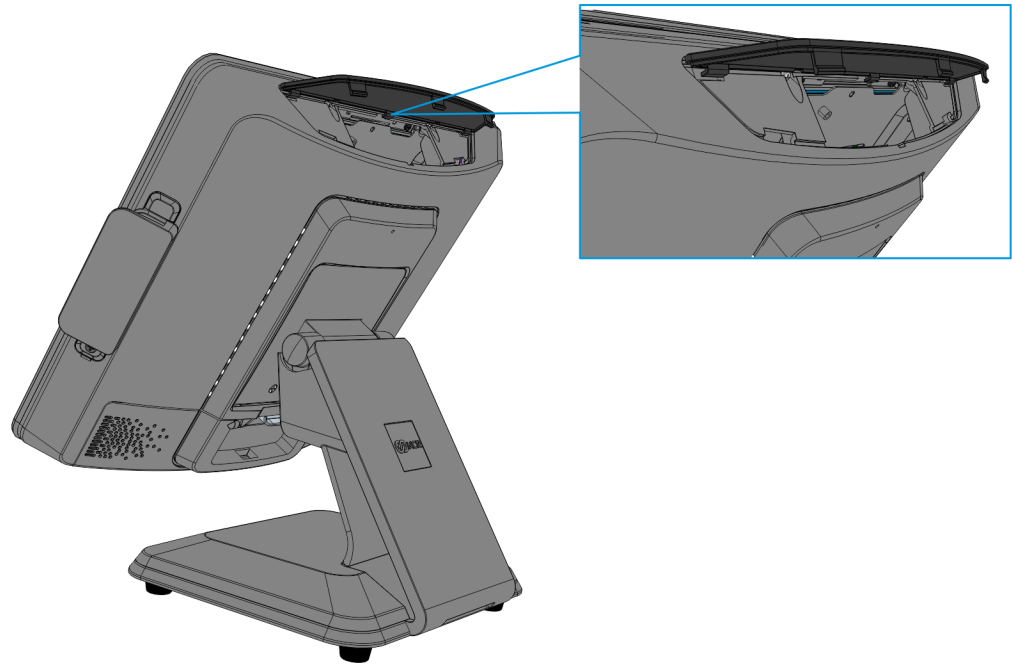

Installation Procedure

1. Attach the back housing lens to the back of the POS.

64081

2. Snap the back housing lens into place.