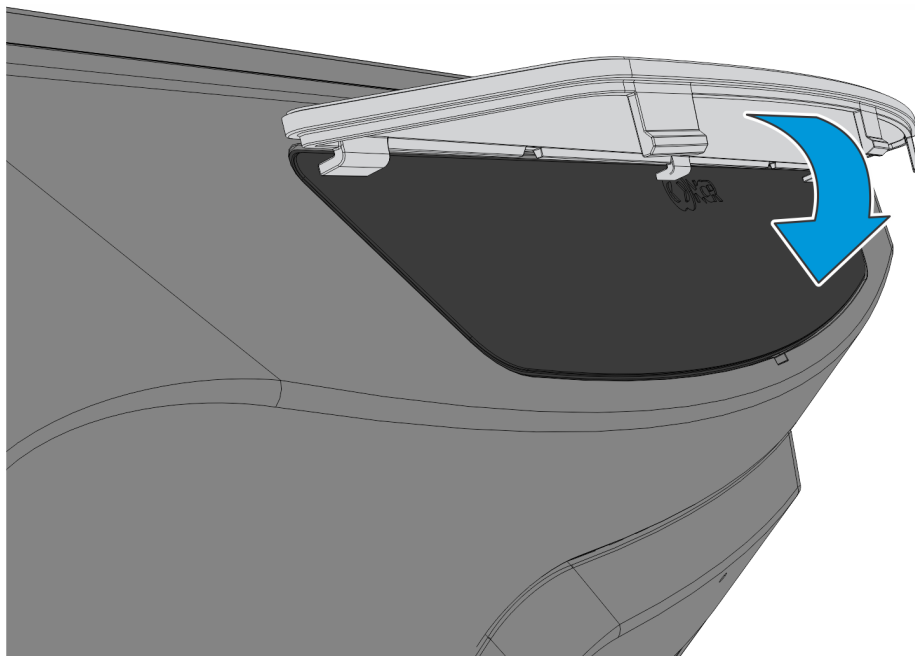

Installation Procedure

1. Attach the back housing lens to the back of the POS.

64081

2. Snap the back housing lens into place.

64082